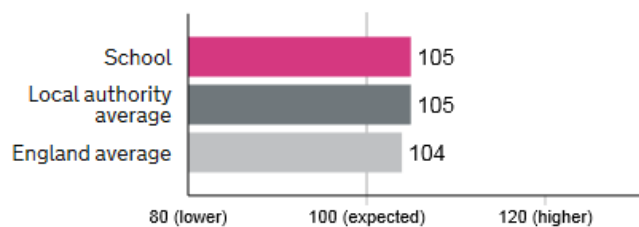

Maths

Average -1.3

[More score details ?](#)

Pupils meeting expected standard in reading, writing and maths ?

Pupils achieving at a higher standard in reading, writing and maths ?

Average score in reading ?

Average score in maths ?