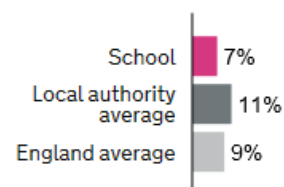

Maths

Average -1.3

[More score details ?](#)

Pupils meeting expected standard in reading, writing and maths ?

Pupils achieving at a higher standard in reading, writing and maths ?

Average score in reading ?