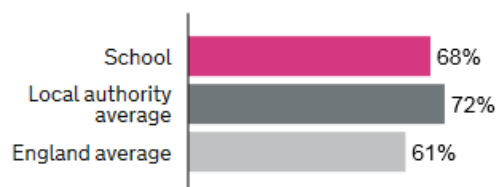

2017 KS2 Test progress and Average scores

Progress score in reading, writing and maths ?

Reading

Below average -2.5

[More score details ?](#)

Writing

Average +0.3

[More score details ?](#)

Maths

Average -1.3

[More score details ?](#)

Pupils meeting expected standard in reading, writing and maths ?